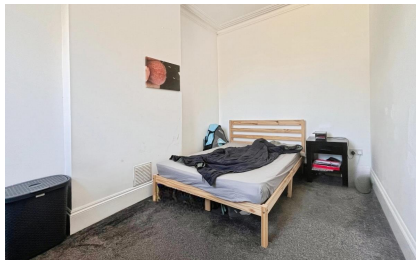

able shows the predicted broadband services in your area.

band type	Highest available download speed	Highest available upload speed	Availability
Standard	21 Mbps	1 Mbps	✓
Superfast	80 Mbps	20 Mbps	✓
Ultrafast	1800 Mbps	1000 Mbps	✓

Networks in your area - [Openreach](#), [Tiscali](#)

You may be able to obtain broadband service from these Fixed Wireless Access providers covering your area.
EE

Main Features

**Alternative deposit Option **

Water bill Included

Close to local shops, supermarkets, cafés, and restaurants

Excellent transport links nearby, including bus routes and train

Accommodation

Deposit required is £1,038.46
Canterbury District - Council Tax Band Tax Band A

Renting a property is a big commitment and we recommend that you visit the local authority website and these websites which offer helpful information and advice about letting

www.gov.uk/government/publications/how-to-rent

www.gov.uk/private-renting

www.gov.uk/green-deal-energy-saving-measures

Call Herne Bay PJP 01227 361740 ■ douglasallen.co.uk