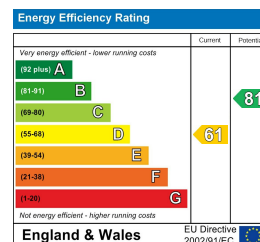

Whilst these details are thought to be correct, their accuracy cannot be guaranteed and do not form part of any contract. It should be noted that we have not tested any fixtures, fittings, equipment, apparatus or services, therefore we cannot verify that they are in working order or fit for purpose. Solicitors should be used to confirm that any moveable items described within these details are in fact part of the sale agreement. While we try to ensure measurements are correct they are not guaranteed and purchasers are advised to take their own measurements before ordering any fixtures or fittings.