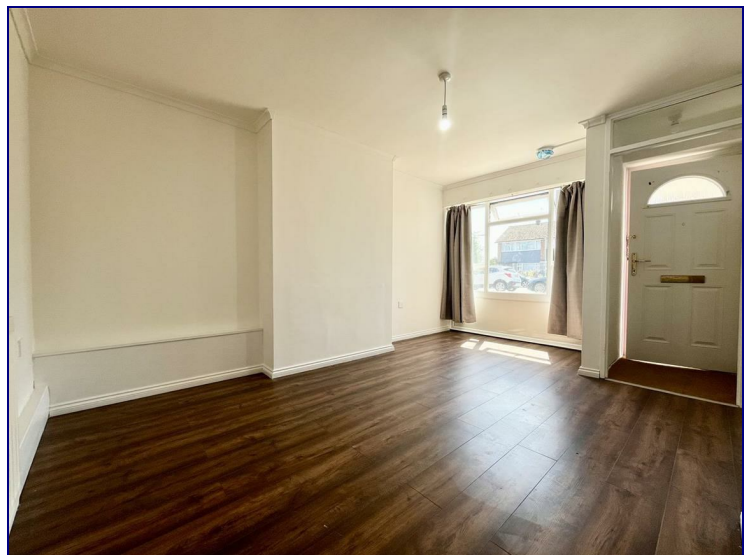

www.kings-group.net

9 Lynton Parade
Cheshunt EN8 8LF
Tel: 01992 635 735

Russells Ride, Hertfordshire, EN8 8TS

£1,300 PCM

Ground Floor One Bedroom Maisonette, Available 6th July.

Occupants will benefit from an open plan kitchen/lounge with new appliances, three piece bathroom suite and double bedroom. The property offers outside storage allocated to the property aswell as communal gardens. Parking is available on street and is non restricted.