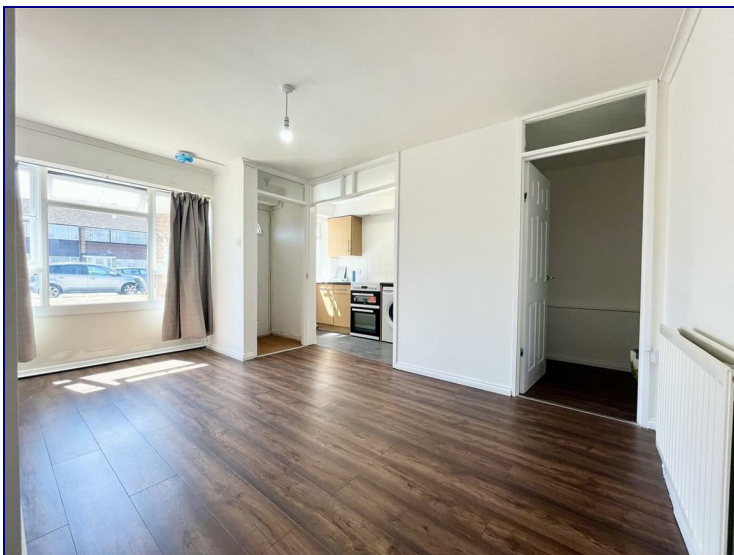

www.kings-group.net

9 Lynton Parade
Cheshunt EN8 8LF
Tel: 01992 635 735

Russells Ride, Hertfordshire, EN8 8TS

£1,300 PCM

Ground Floor One Bedroom Maisonette, Available 6th July.

Occupants will benefit from an open plan kitchen/lounge with new appliances, three piece bathroom suite and double bedroom. The property offers outside storage allocated to the property aswell as communal gardens. Parking is available on street and is non restricted.