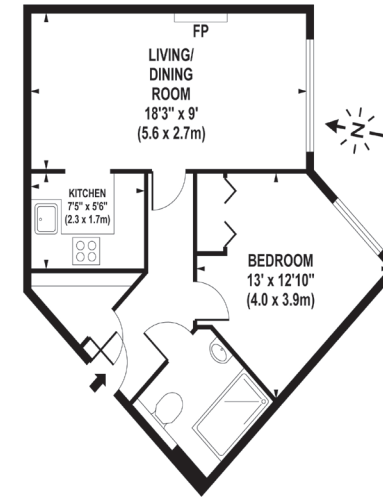

FIRST FLOOR

APPROX. GROSS INTERNAL FLOOR AREA 439 SQ FT / 41 SQ M

© www.skyshtglobal.com

- Exclusively For Those Aged 60+
- One Bedroom Apartment
- 1st Floor And Lift Accessible
- South East Facing Aspect
- Views Over Communal Gardens
- Modern Shower Room

Price: £225,000

Service Charge: £3,680PA

Ground Rent: £446PA

Other Charges: £

Lease Length: 87 years left

Tenure: Leasehold

EPC Rating: C

For more information
please contact:

Rice & Roman
T: 01344 981246
E: info@riceandroman.co.uk
Lynwood Village, SL50FJ
www.riceandroman.co.uk

**RICE +
ROMAN**

Agents Notices - These property details are set out as a general outline only and do not constitute any part of an Offer or Contract. Any services, equipment, fittings or central heating systems have not been tested and no warranty is given or implied that these are in working order. Buyers are advised to obtain verification from their solicitor or surveyor. Fixtures, fittings and other items are not included unless specifically described. All measurements, distances and areas are approximate and for guidance only. Room measurements are taken to be the nearest 10cm and prospective buyers are advised to check these for any particular purpose, e.g. fitted carpets and furniture. This material is protected by the laws of copyright. The owner of the copyright is Countrywide Estate Agents. This property sheet forms part of our database rights and copyright laws. No unauthorised copying or distribution without permission.