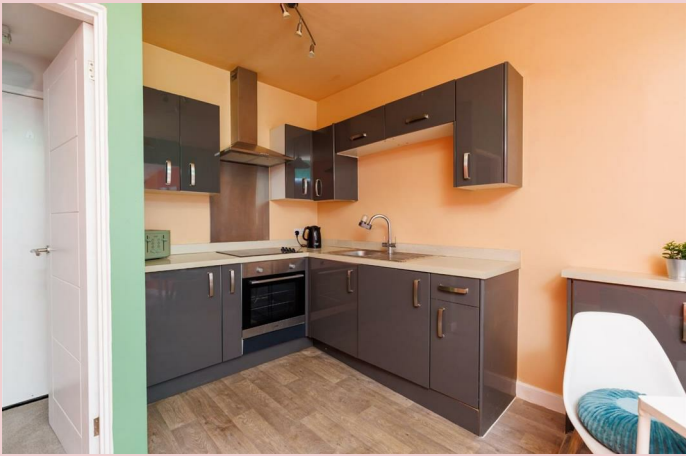

23 Bushy Park

Boardwalk 
Certified
Contractor

Bushy Park

TOTTERDOWN

APPROXIMATE FLOOR AREA
33.4 SQM / 364 SQFT

GROUND FLOOR

Illustrations are for reference purposes only,
measurements are approximate, not to scale.