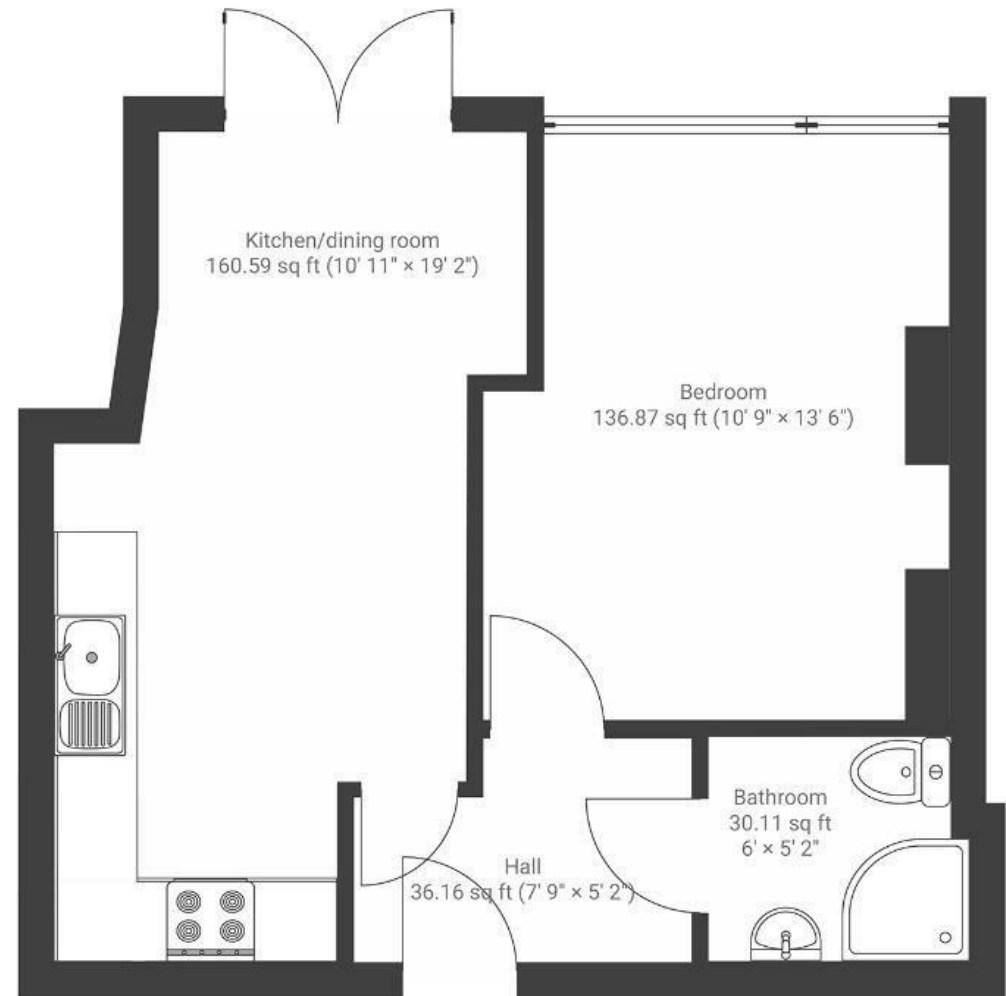

23 Bushy Park

Boardwalk 
Certified
Contractor

Bushy Park

TOTTERDOWN

APPROXIMATE FLOOR AREA
33.4 SQM / 364 SQFT

GROUND FLOOR

Illustrations are for reference purposes only,
measurements are approximate, not to scale.