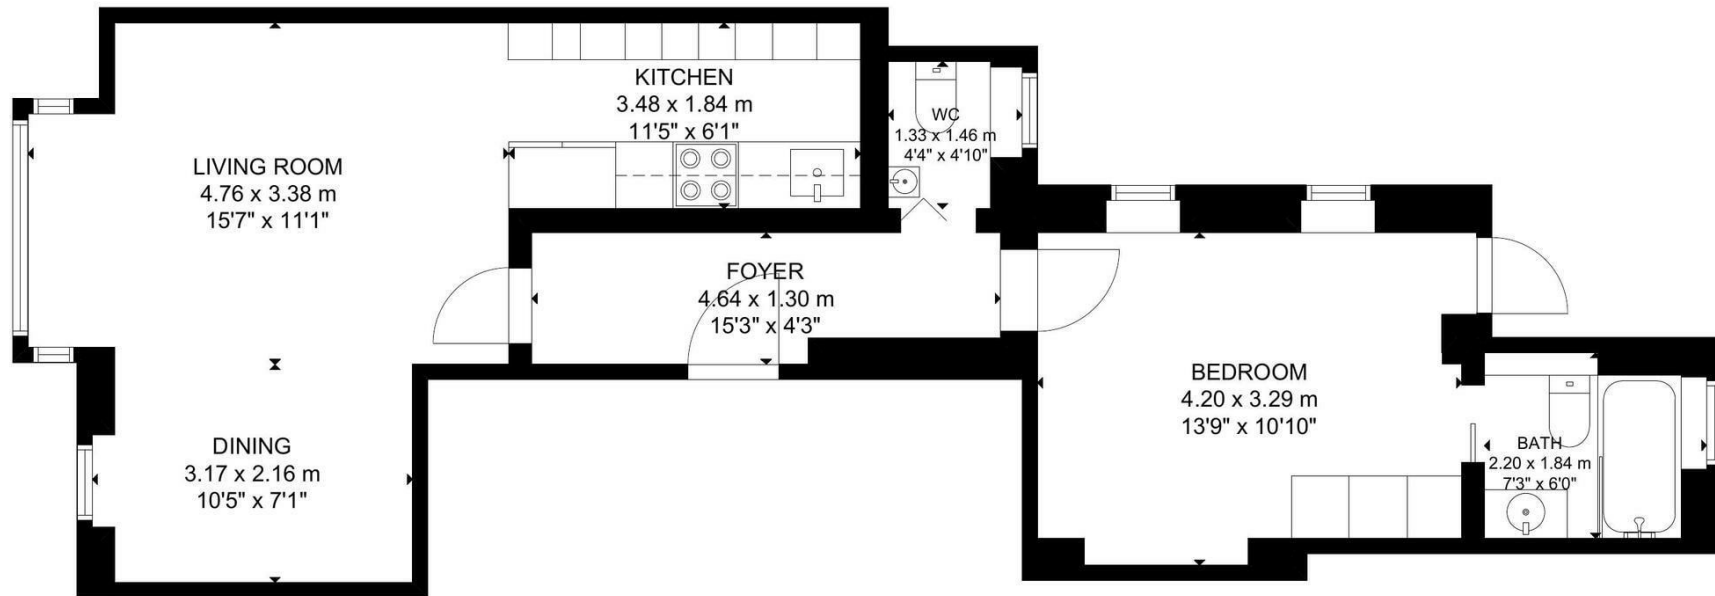

ESON 2.

R E A L E S T A T E

3, 16 Maddox Street, London, W1S

THIRD FLOOR

GROSS INTERNAL AREA
TOTAL: 57 m²/613 sq ft
THIRD FLOOR: 57 m²/613 sq ft
SIZE AND DIMENSIONS ARE APPROXIMATE, ACTUAL MAY VARY.