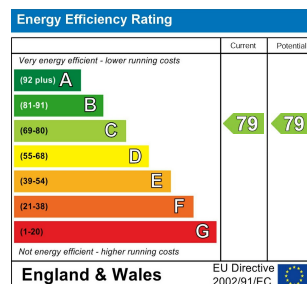

6 Bed
House - Detached
located in

£3,400 Per month

TAYLOR
MICHAEL
STUDENTS

DIRECTIONS

CONTACT

62 Church Road
Hove
East Sussex
BN3 2FP

E: lettings@taylormichael.agency
T:
<https://taylormichael.agency/>

TAYLOR
MICHAEL
STUDENTS