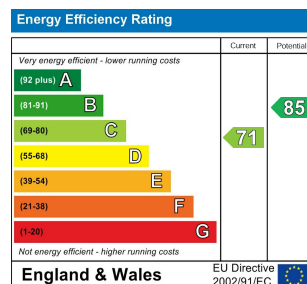

5 Bed
House - Mid
Terrace
located in

£3,120 Per month

DIRECTIONS

CONTACT

62 Church Road
Hove
East Sussex
BN3 2FP

E: lettings@taylormichael.agency
T:
<https://taylormichael.agency/>

TAYLOR
MICHAEL
STUDENTS