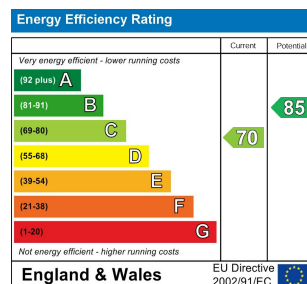

8 Bed
House - Terraced
located in

£3,185 Per month

TAYLOR
MICHAEL
STUDENTS

DIRECTIONS

CONTACT

62 Church Road
Hove
East Sussex
BN3 2FP

E: lettings@taylormichael.agency
T:
<https://taylormichael.agency/>

**TAYLOR
MICHAEL**
STUDENTS