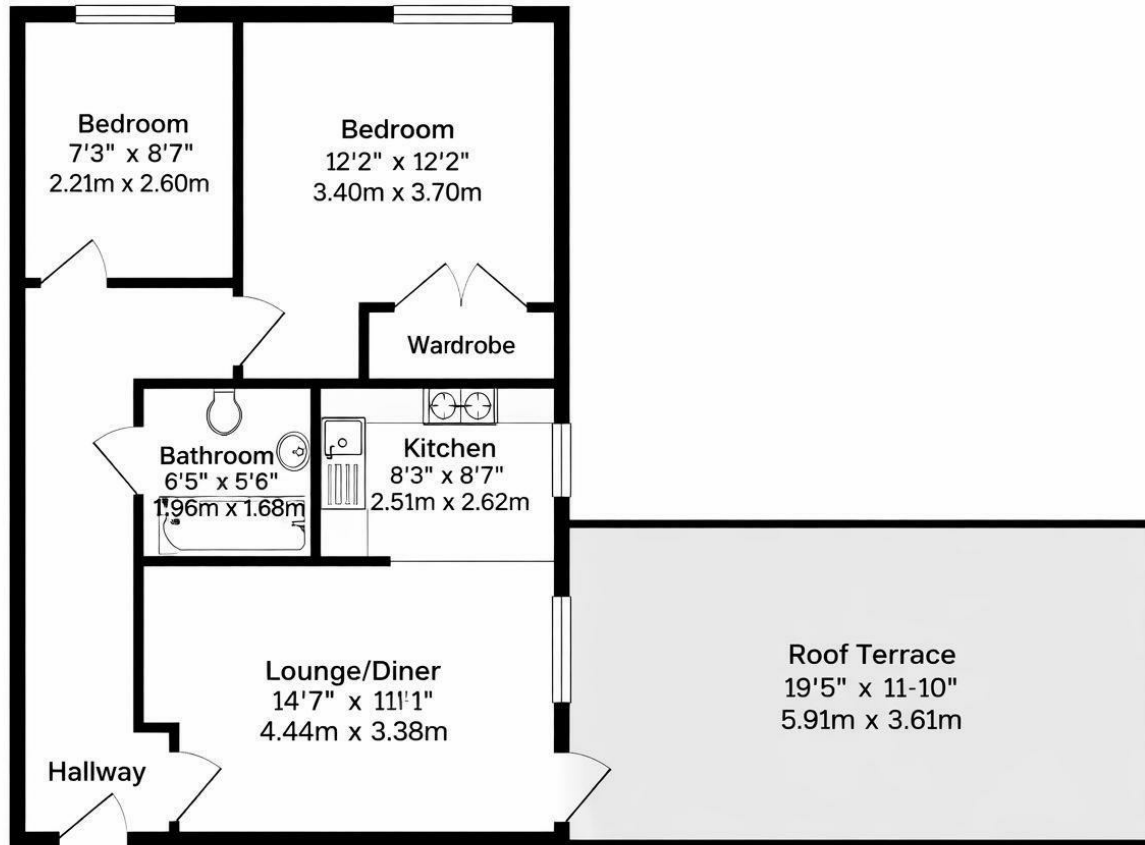

**2 Bed
Apartment
located
in Speedwell**

Asking Price £235,000

Apartment

552 sq.ft. (51.3 sq.m.) approx.

DIRECTIONS

CONTACT

Second Floor 9 Queen Square
BS1 4JE
Bristol
BS1 4JE

E: hello@acenproperties.co.uk
T: 01173634411
www.acenproperties.co.uk/