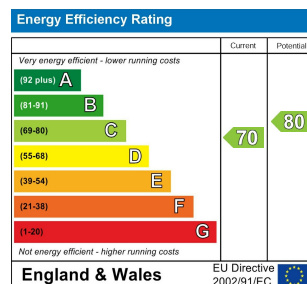

DIRECTIONS

CONTACT

62 Church Road
Hove
East Sussex
BN3 2FP

E: lettings@taylormichael.agency
T:
<https://taylormichael.agency/>

TAYLOR
MICHAEL
STUDENTS