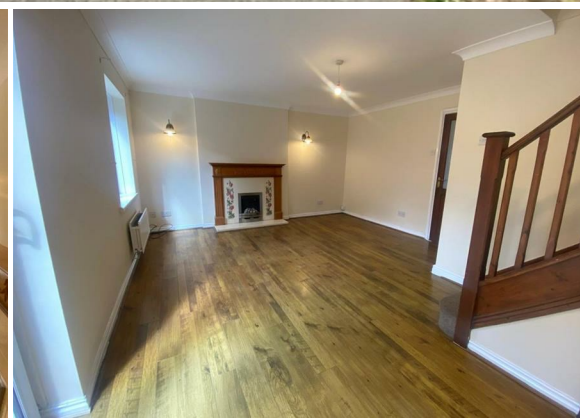

£1,400 PCM
4 Bed House - Detached
located in Thistle Croft

REDSTONES
The Property Experts

DIRECTIONS

CONTACT

West Midlands House
Gipsy Lane
Willenhall
West Midlands
WV13 2HA

E: info@redstones.co.uk

T: 01922 235 350