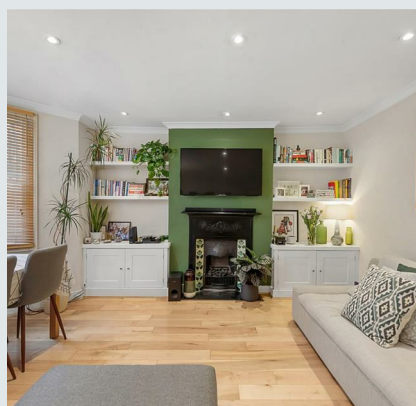

PETRAS
PROPERTY

Shelgate Road, London, SW11
£2,550 Per month

626 Garratt Lane, London, SW18 4SX
T: 020 3633 5613 | E: info@petrasproperty.com
www.petrasproperty.com