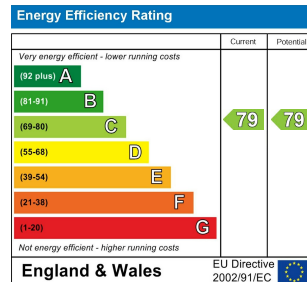

1 Bed
Apartment
located in

£1,425 PCM

 **NPP**
RESIDENTIAL

EPC Rating: C
Council Tax Band: C

DIRECTIONS

CONTACT

22 Lloyd Street
Manchester
M2 5WA

E: info@nppresidential.co.uk
T: 0161 639 0059
<https://nppresidential.co.uk/>