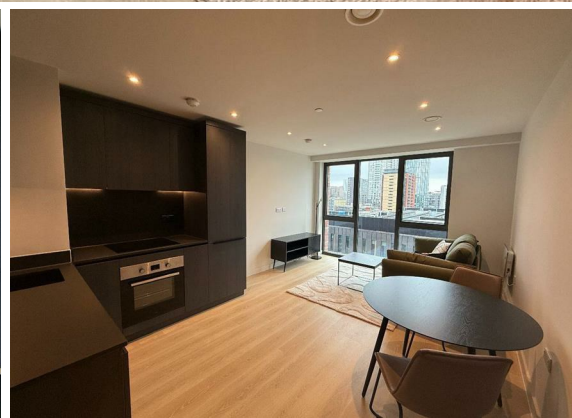

1 Bed
Apartment
located in

£1,425 PCM

 **NPP**
RESIDENTIAL

EPC Rating: C
Council Tax Band: C

DIRECTIONS

CONTACT

22 Lloyd Street
Manchester
M2 5WA

E: info@nppresidential.co.uk
T: 0161 639 0059
<https://nppresidential.co.uk/>