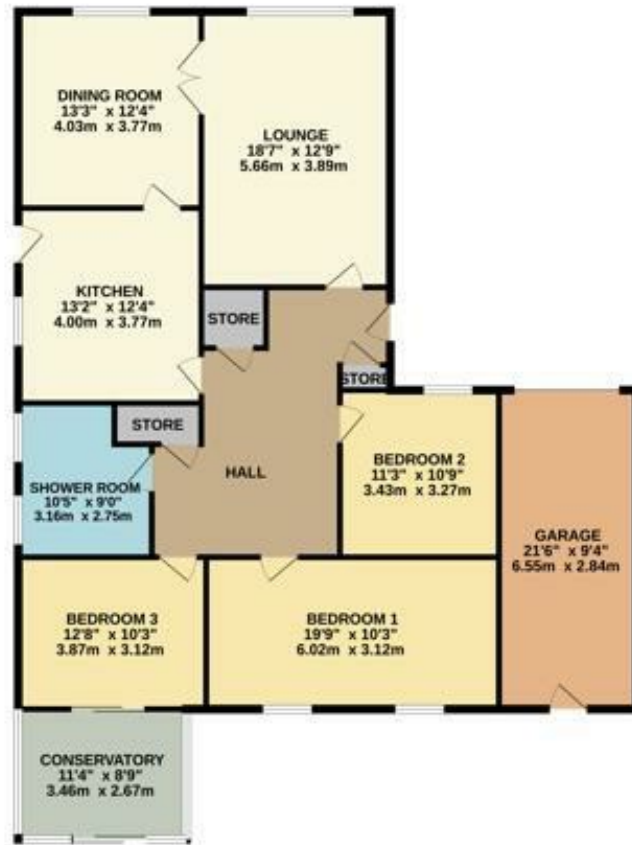

GROUND FLOOR
1637 sq.ft. (152.1 sq.m.) approx.

LOCAL AUTHORITY

West Lancs

TENURE

Freehold

COUNCIL TAX BAND

D

Energy Efficiency Rating		
	Current	Potential
Very energy efficient - lower running costs		
(92 plus) A		
(81-91) B		81
(69-80) C		
(55-68) D	68	
(39-54) E		
(21-38) F		
(1-20) G		
Not energy efficient - higher running costs		
England & Wales	EU Directive 2002/91/EC	

Agents Note: Whilst every care has been taken to prepare these particulars, they are for guidance purposes only. All measurements are approximate and are for general guidance purposes only and whilst every care has been taken to ensure their accuracy, they should not be relied upon and potential buyers are advised to recheck the measurements.