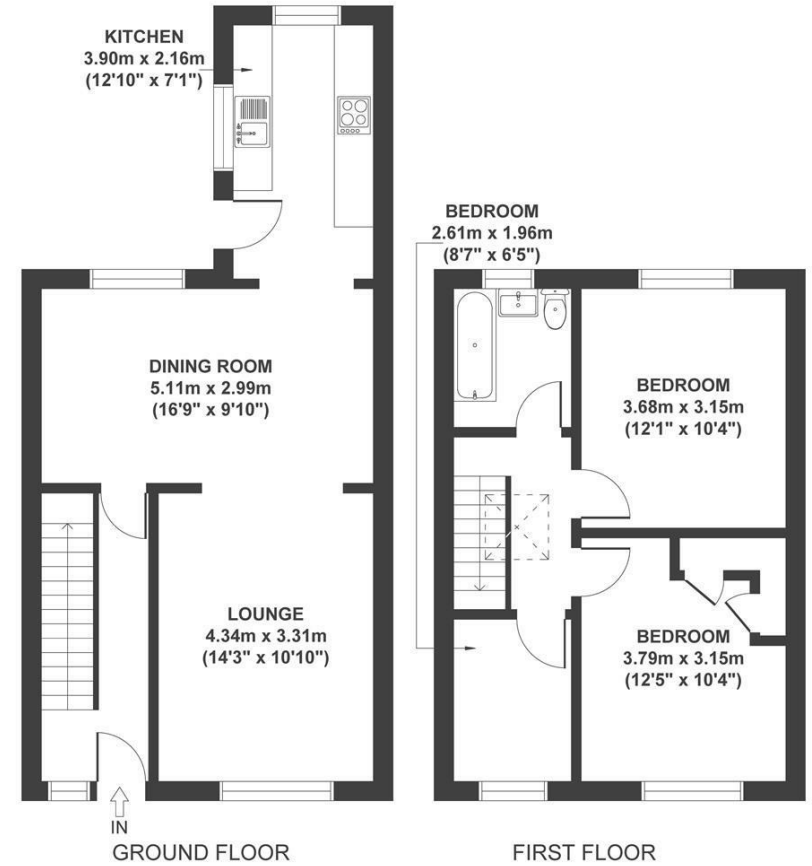

## Kingscote Park ST GEORGE

APPROXIMATE FLOOR AREA  
86 SQM / 926 SQFT

Boardwalk

# Kingscote Park

, BRISTOL

£335,000

3 Bedrooms

BS5 8QU

1 Bathrooms

*"Enjoying drinks with friends in the garden after an active summer's day. The BBQ is going, and everybody is enjoying the extended views over South Bristol, when the skies fill with hot air balloons."*