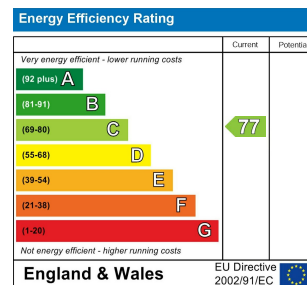

**2 Bed
House - Terraced
located in**

£800 Per Month

The
PROPERTY 
BOOTH

DIRECTIONS

CONTACT

Dale Crescent
Fernwood
Newark
Nottinghamshire
NG24 1JF

E: enquiries@thepropertybooth.co.uk
T: 01636 612685
www.thepropertybooth.co.uk

The
**PROPERTY
BOOTH**