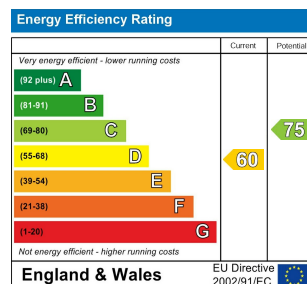

TAYLOR
MICHAEL
STUDENTS

3 Bed
Maisonette
located in

£2,210 Per month

TAYLOR
MICHAEL
STUDENTS

DIRECTIONS

CONTACT

62 Church Road
Hove
East Sussex
BN3 2FP

E: lettings@taylormichael.agency
T:
<https://taylormichael.agency/>