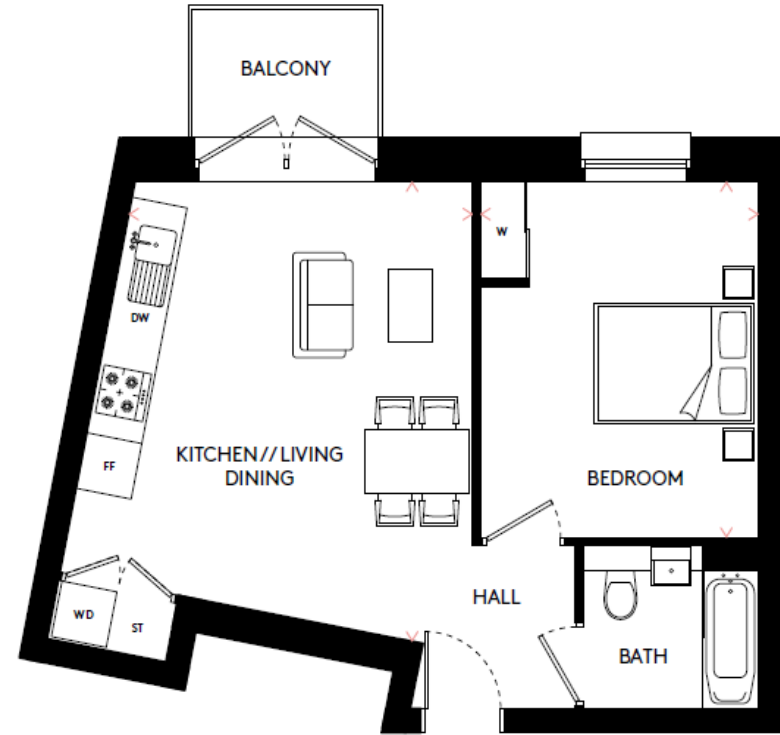

Accommodation

Call Southern Housing - 01403 602681 ■ cubittandwest.co.uk

- Legal advice should be taken to verify fixtures/fitings, planning, alterations and/or lease details
- Appliances & services are untested, dimensions are approximate and floor plans are not to scale