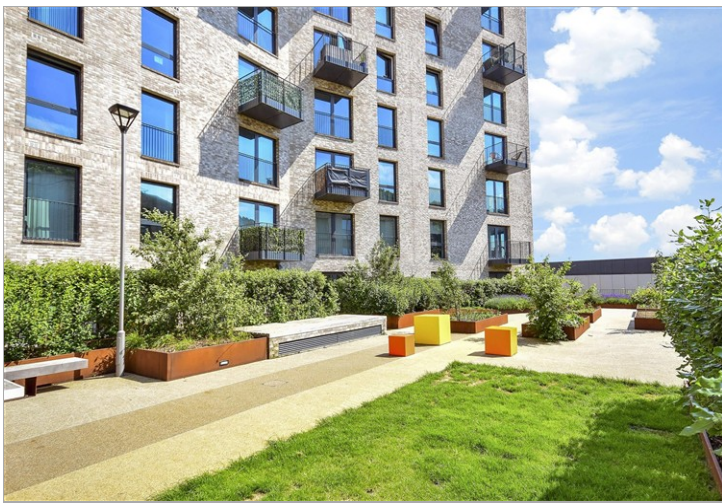

Guide Price
£28,500

Leasehold

1x  1x  1x 

The Furlong, Home X
(New Homes), Brighton,
East Sussex, BN2

cubitt & west
Helping you move forwards

Main features

- New home
- Ready to move in now!
- Ideal first home or holiday home
- Close to central Brighton & The University of Brighton
- All appliances included
- New build warranty