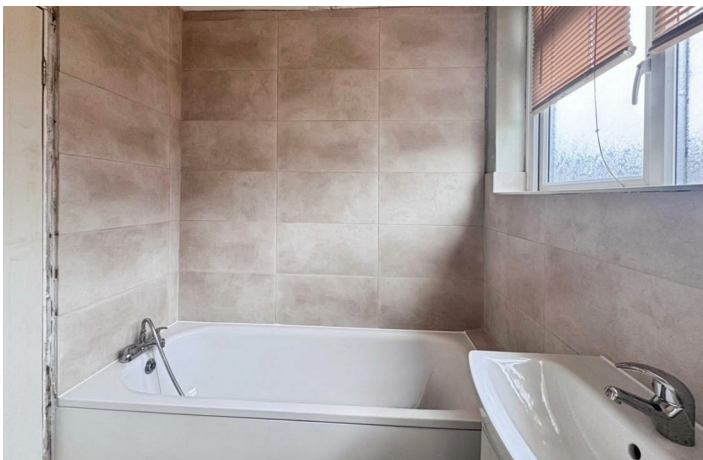

TO LET

Westbourne Grove, Westcliff-On-Sea SS0 9TU

£1,250 PCM Deposit Required - £1,442 Council Tax Band - A

- Ground Floor Flat
- Private Rear Garden
- Open Plan Kitchen Living Room
- Two Double Bedrooms
- New Flooring Throughout
- Gas Central Heating (n/t)
- Fully Tiled Bathroom
- Great Location For Southend Hospital
- Good Travel Links Around The City
- Call Now To Arrange A Viewing

Appointmoor Rental APMS
72 The Ridgeway, Chalkwell, Westcliff, Essex, SS0 8NU
T. 01702 719 966 W. appointmoor.co.uk

appointmoor

Description

Two bedroom GROUND FLOOR flat to rent with a large PRIVATE rear garden and space for parking to the rear. Private front entrance, open plan living room with brand new kitchen. Three piece bathroom suite with shower over the bath and fully tiled bathroom. Two good size bedrooms. Double glazed throughout. Gas central heating (n/t). Call today to arrange an accompanied viewing.