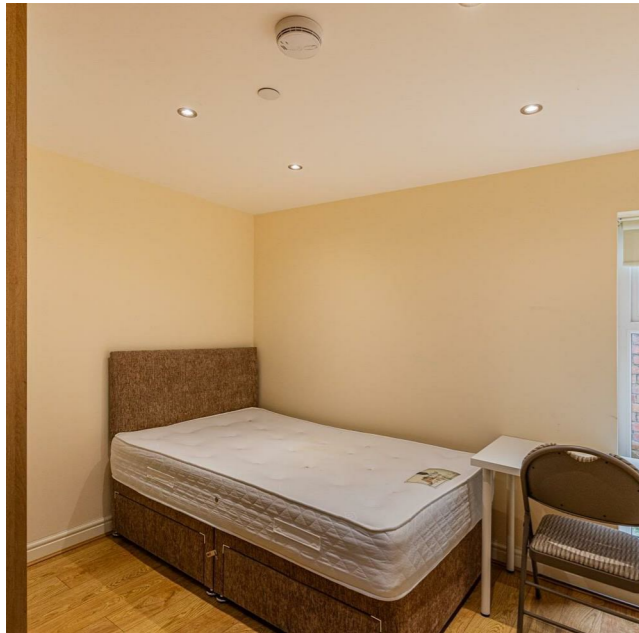

Comments by Mr Rhys Carter

Property Specialist
Mr Rhys Carter
Senior valuer

rhys.carter@jeffreygross.co.uk