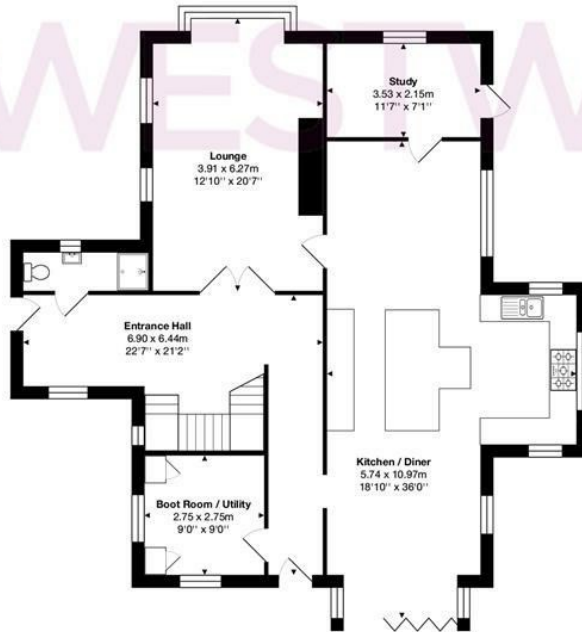

Total Area: approx. 328.2 m² ... 3533 ft²