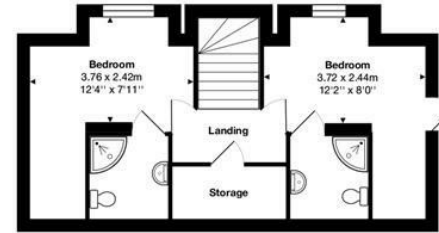

Total Area: approx. 328.2 m² ... 3533 ft²