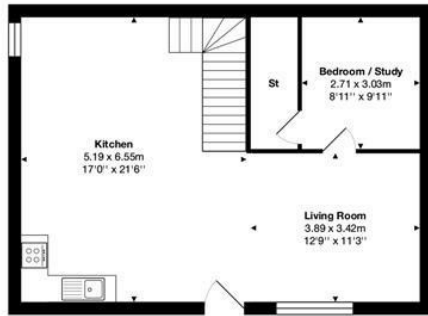

Total Area: approx. 328.2 m² ... 3533 ft²