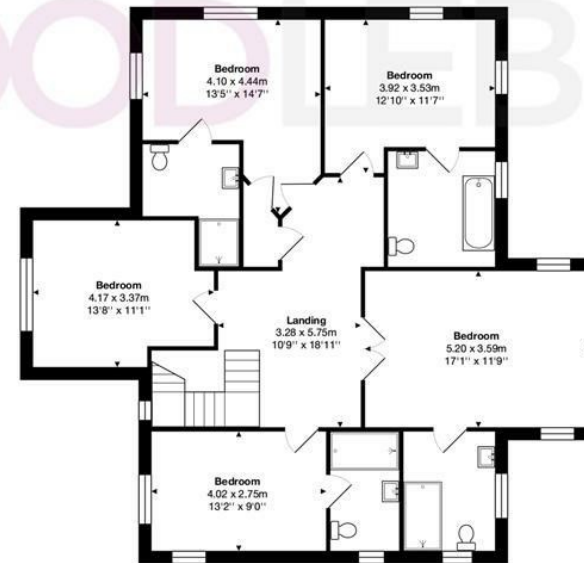

Total Area: approx. 328.2 m² ... 3533 ft²