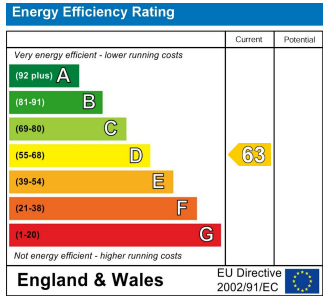

Council Tax Band

B

Agents Note: Whilst every care has been taken to prepare these particulars, they are for guidance purposes only. All measurements are approximate and are for general guidance purposes only and whilst every care has been taken to ensure their accuracy, they should not be relied upon and potential buyers are advised to recheck the measurements.