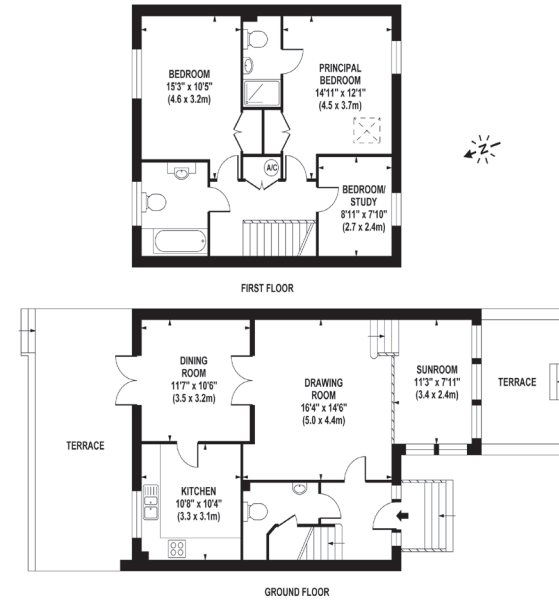

© www.riceandroman.com

- Exclusively For Persons Aged 55+ Years
- Three Bedroom House
- South Facing Aspect
- Large Terrace Area
- Allocated Parking Space
- Gated Development

Price: £480,000
Service Charge: £4,276 PA
Ground Rent: £0 PA
Other Charges: N/A
Lease Length: 982 years left
Tenure: Leasehold

EPC Rating: D

For more information
please contact:

Rice & Roman
T: 01344 981246
E: info@riceandroman.co.uk
Lynwood Village, SL50FJ
www.riceandroman.co.uk

**RICE +
ROMAN**

Agents Notices - These property details are set out as a general outline only and do not constitute any part of an Offer or Contract. Any services, equipment, fittings or central heating systems have not been tested and no warranty is given or implied that these are in working order. Buyers are advised to obtain verification from their solicitor or surveyor. Fixtures, fittings and other items are not included unless specifically described. All measurements, distances and areas are approximate and for guidance only. Room measurements are taken to be the nearest 10cm and prospective buyers are advised to check these for any particular purpose, e.g. fitted carpets and furniture. This material is protected by the laws of copyright. The owner of the copyright is Countrywide Estate Agents. This property sheet forms part of our database rights and copyright laws. No unauthorised copying or distribution without permission.