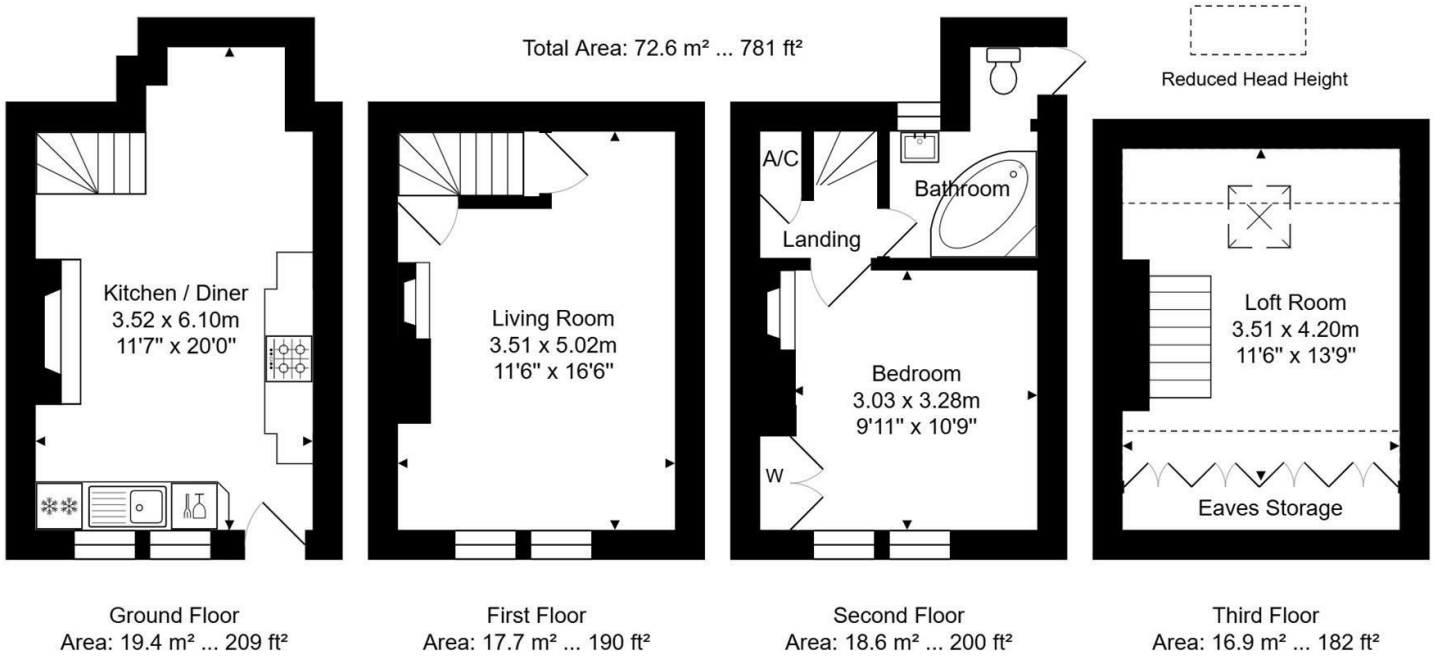

31 Tory
Bradford-On-Avon, BA15 1NN
Asking Price £349,000

A beautiful former weavers' cottage over four floors with frankly jaw dropping views over the town and for miles & miles beyond. NO CHAIN.

Whilst every attempt has been made to ensure the accuracy of the floorplan contained here, measurements of doors, windows, rooms and any other items are approximate and no responsibility is taken for any error, omission or mis-statement. This plan is purely for illustrative purposes only and should be used as such by any prospective purchaser. www.epcassessments.co.uk