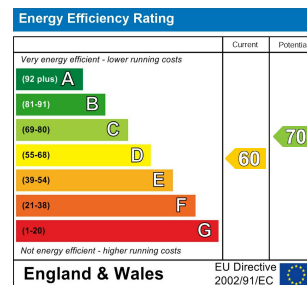

**1 Bed
Apartment
located in Great
Gonerby**

£695 PCM

The
**PROPERTY
BOOTH**

DIRECTIONS

CONTACT

Dale Crescent
Fernwood
Newark
Nottinghamshire
NG24 1JF

E: enquiries@thepropertybooth.co.uk
T: 01636 612685
www.thepropertybooth.co.uk

The
**PROPERTY
BOOTH**