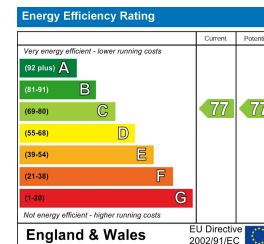

Energy Efficiency Graph

These particulars, whilst believed to be accurate are set out as a general outline only for guidance and do not constitute any part of an offer or contract. Intending purchasers should not rely on them as statements of representation of fact, but must satisfy themselves by inspection or otherwise as to their accuracy. No person in this firm's employment has the authority to make or give any representation or warranty in respect of the property.