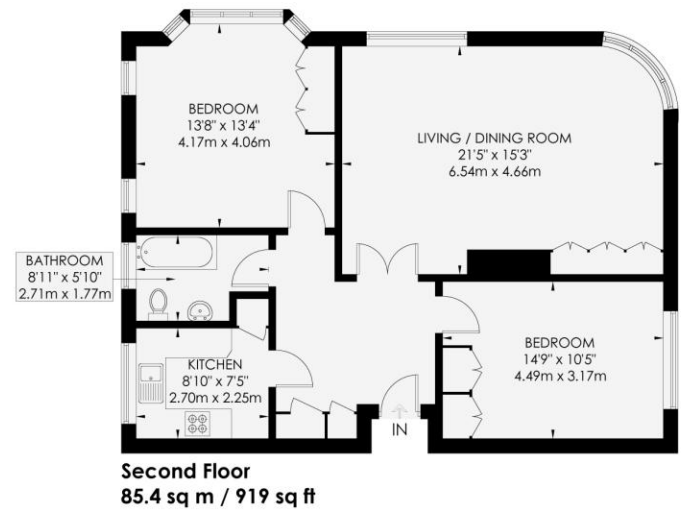

ENTRANCE HALL Spacious entrance hall with range of fitted cupboards.

KITCHEN Incorporating stainless steel sink unit with drainer and mixer tap, adjacent laminate work surface with cupboard and drawer under, matching eye level wall cupboards, inset four ring gas hob with extractor over, eye level double oven, appliance space, tiled splashback, UPVC double glazed window.

LIVING/DINING ROOM A truly delightful room being of a south/westerly aspect. Gas fire with mantle over, range of fitted shelves and cupboards, two radiators.

BEDROOM 1 South facing, fitted wardrobes, radiator.

BEDROOM 2 Range of fitted wardrobes, cupboards, radiator.

BATHROOM Comprising panelled bath with 'Triton' shower over, pedestal wash hand basin, low level w.c., heated towel rail, part tiled walls.

OUTSIDE COMMUNAL PARKING AND GARDEN

OUTGOINGS SHARE OF FREEHOLD

LEASE Remainder of 999-year lease.

Maintenance £1,758.86

Reserve Fund Payment £978.26

Building Insurance £286.06

Hot Water and Heating £1,565.21

Council Tax Band B (taken from the government website, www.brighton-hove.gov.uk/council-tax).

We advise that you check this information, we will not be held responsible if the council tax band differs when occupying the property.

CRANLEY COURT

HOVE

APPROXIMATE GROSS INTERNAL AREA
85.4 sq m / 919 sq ft
INCLUDING LIMITED USE AREA OF
0.8 sq m / 8 sq ft