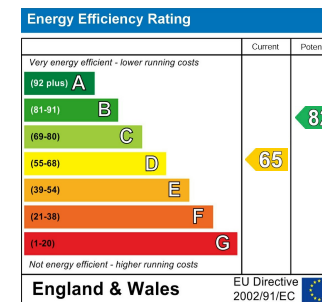

Call us on

0191 5121223

admin@carterpropertyservices.co.uk
www.carterpropertyservices.co.uk

Council Tax Band

B

Agents Note: Whilst every care has been taken to prepare these particulars, they are for guidance purposes only. All measurements are approximate and are for general guidance purposes only and whilst every care has been taken to ensure their accuracy, they should not be relied upon and potential buyers are advised to recheck the measurements.