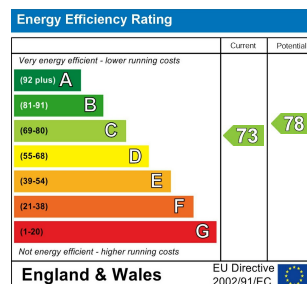

DIRECTIONS

CONTACT

62 Church Road
Hove
East Sussex
BN3 2FP

E: lettings@taylormichael.agency
T:
<https://taylormichael.agency/>

TAYLOR
MICHAEL
STUDENTS