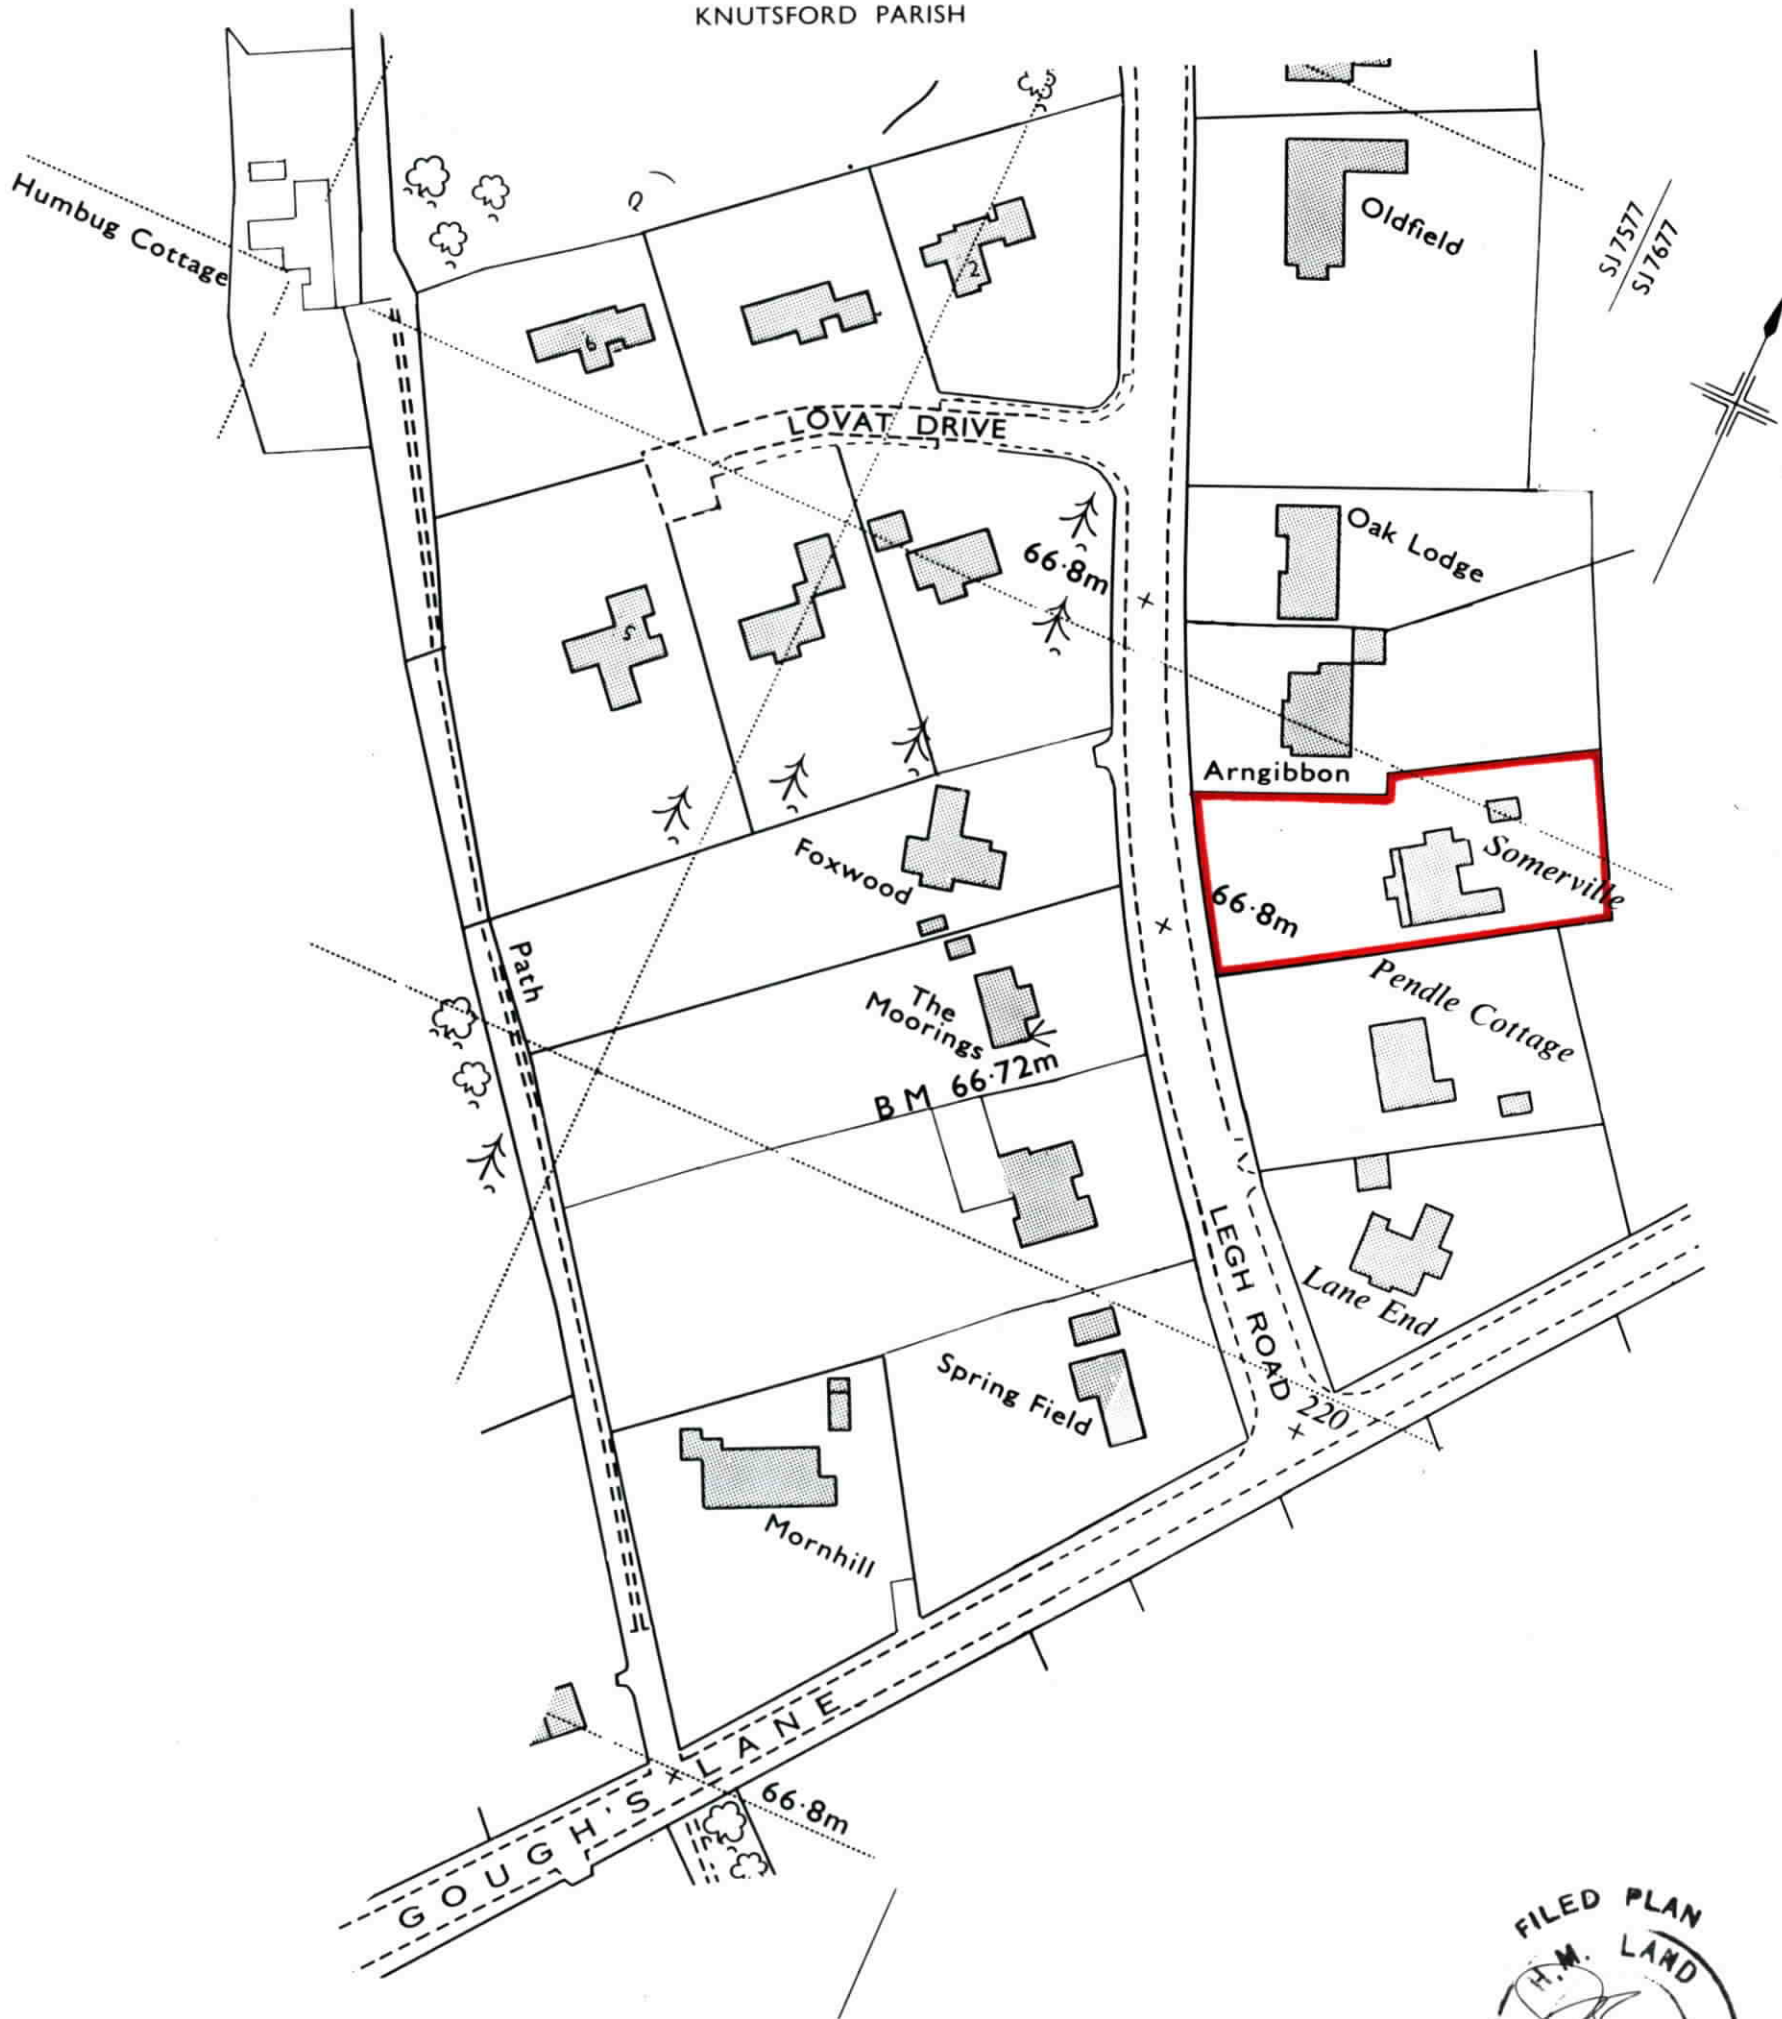

H.M. LAND REGISTRY		TITLE NUMBER	
		CH321024	
ORDNANCE SURVEY PLAN REFERENCE	SJ 7577	SECTION R	Scale 1/1250 Enlarged from 1/2500
COUNTY CHESHIRE	DISTRICT MACCLESFIELD		© Crown copyright 1977

KNUTSFORD PARISH

This is a print of the view of the title plan obtained from HM Land Registry showing the state of the title plan on 08 May 2026 at 10:02:37. This title plan shows the general position, not the exact line, of the boundaries. It may be subject to distortions in scale. Measurements scaled from this plan may not match measurements between the same points on the ground.

This title is dealt with by HM Land Registry, Birkenhead Office.

© Crown Copyright. Produced by HM Land Registry. Reproduction in whole or in part is prohibited without the prior written permission of Ordnance Survey. Licence Number AC0000851063.