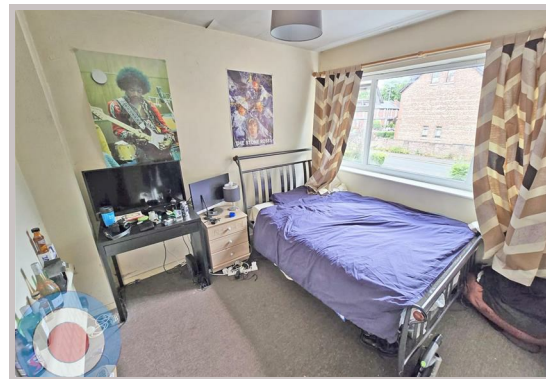

Everett
Court Aldborough
Close
Manchester
M20 3DT

Everett Court Aldborough Close

£1,100 Per month

THIS IS EVERETT COURT A TWO BEDROOM, ONE BATHROOM APARTMENT AVAILABLE NOW

Located In the heart of M20 between Withington and Didsbury the location offers great access to amenities and award winning eateries, as well as great access to public transport links to and from the city centre.

- With...
- Two Bedrooms
 - Open plan living space
 - Furnished
 - Off road parking

Local Authority
Manchester City Council

Council Tax Band B

EPC Rating

Contact

01613992619

hello@welcometomanchesterlettings.com