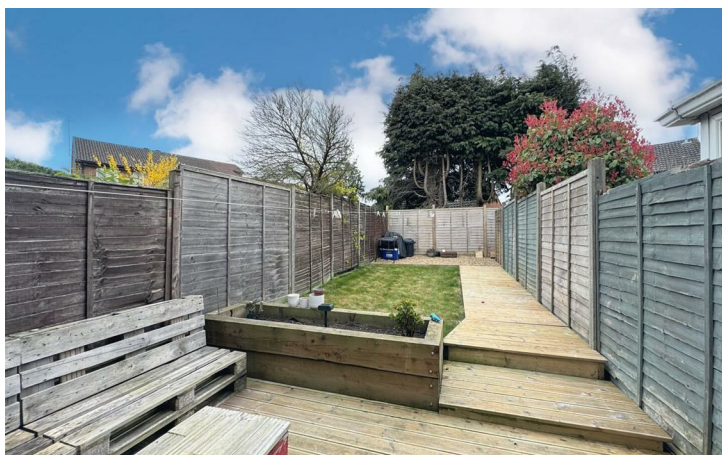

Upon entering this property you're greeted with an entrance hallway with stairs leading to the first floor, fully fitted kitchen with several wall to base fitted cabinets and space for appliances. Furthermore there is a bright, airy and spacious living/dining room with a sliding patio door onto the rear garden.

Leading upstairs the property features two generously sized double bedrooms and a newly re-fitted three piece family bathroom suite.

Externally one of the standout features of this home is the landscaped rear garden, which offers a serene outdoor space perfect for gardening enthusiasts or those who simply wish to unwind in a tranquil setting. It is split between laid lawn, decking and shingle to the rear.

Additionally, the property benefits from parking for several vehicles to the front and to the rear of the property, a valuable asset in this area.

It also benefits from newly re-fitted flooring throughout the property and a three piece bathroom suite, which has added a fresh and contemporary touch, enhancing the overall appeal.

With its convenient location and thoughtful design, this mid-terrace house on Springfield Road is a wonderful opportunity for anyone seeking a comfortable and stylish home in Luton. Don't miss the chance to make this lovely property your own.

£300,000

2 1 1