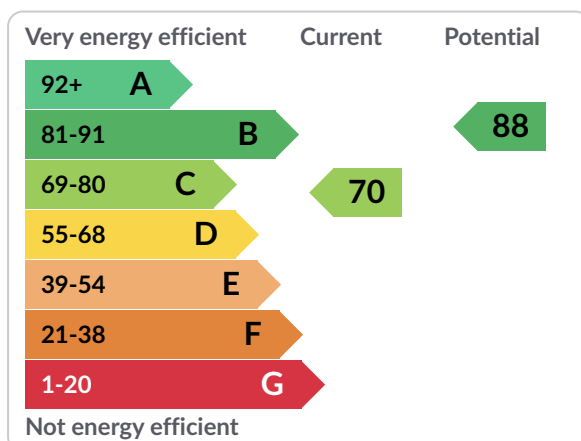

 1.26 miles

Safety [Rate this data](#)

This data comes from data.police.uk

Very low crime

178 reported crimes

in this area in the last 12 months

If an area has very low crime, that's obviously a very good thing.

Incidence of Anti-social behaviour is below national average

Energy rating [Rate this data](#)

This data comes from [Ministry of Housing, Communities & Local Government](#)

This property's current energy rating is **C**. It has the potential to be **B**. The current energy certificate is valid until **6 September 2027**.