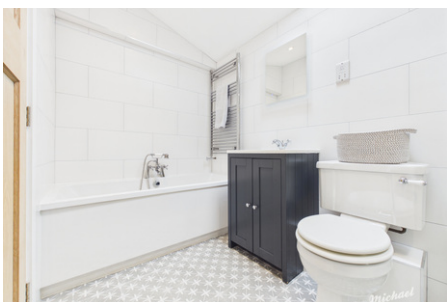

**The Annexe, Berton,
Aylesbury, Buckinghamshire**

£1,300 PCM INCLUDING BILLS

Michael Anthony Lettings Aylesbury are pleased to present to the market this one bedroom property, offered fully furnished and finished to a high standard throughout, located within the sought-after village of Berton. The accommodation comprises a living area, a modern kitchen with integrated appliances, a spacious double bedroom and a bathroom. Further benefits include underfloor heating and air conditioning with a garden space to the front of the property.

- £1,300 A MONTH INCLUDING BILLS
- FULLY FURNISHED
- UNDERFLOOR HEATING
- AIRCONDITIONING
- GARDEN SPACE
- MODERN KITCHEN