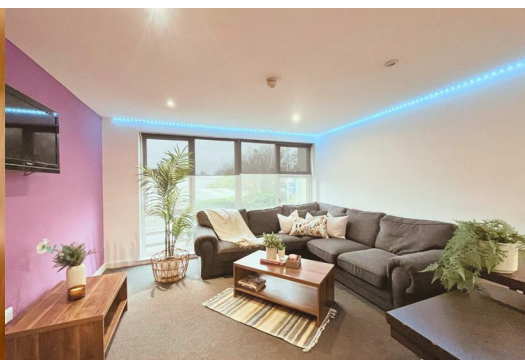

Available 1st September 2026!

Welcome to Peninsula Student Living, an exceptional student accommodation located in the vibrant area of Derriford. This impressive flat boasts seven spacious bedrooms, each with its own ensuite bathroom, providing the utmost comfort and privacy for students.

The property is ideally situated just minutes away from Marjon University and Derriford Hospital, making it a perfect choice for students seeking convenience and accessibility to their studies and work placements. The layout of the flat is designed to foster a sense of community while also allowing for personal space, making it an ideal environment for student living.

With a competitive rental price of £130 per person per week, which includes bills subject to a fair usage allowance, this property offers excellent value for money. The inclusive bills mean that students can focus on their studies without the worry of additional costs.