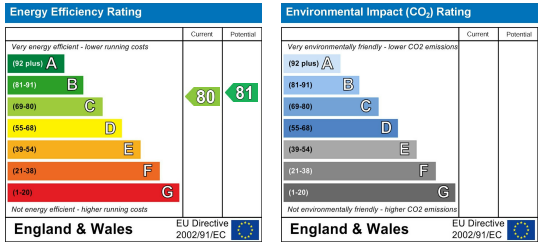

Energy Efficiency Graph

These particulars, whilst believed to be accurate are set out as a general outline only for guidance and do not constitute any part of an offer or contract. Intending purchasers should not rely on them as statements of representation of fact, but must satisfy themselves by inspection or otherwise as to their accuracy. No person in this firm's employment has the authority to make or give any representation or warranty in respect of the property.