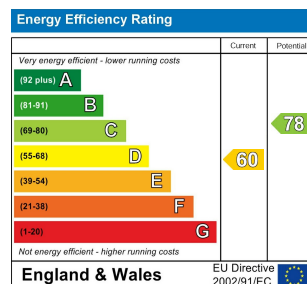

3 Bed
House - Terraced
located in

£2,250 Per month

TAYLOR
MICHAEL
STUDENTS

DIRECTIONS

CONTACT

62 Church Road
Hove
East Sussex
BN3 2FP

E: lettings@taylormichael.agency
T:
<https://taylormichael.agency/>

TAYLOR
MICHAEL
STUDENTS