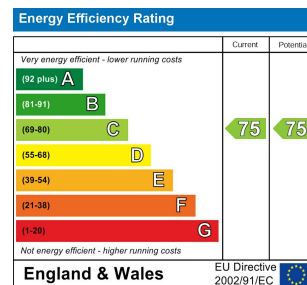

DIRECTIONS

CONTACT

Floor 7
30 Churchill Place
Canary Wharf
London
E14 4EU

E: lettings@flambardwilliams.co.uk
T: 07572395899
www.flambardwilliams.co.uk

FW FLAMBARD
WILLIAMS