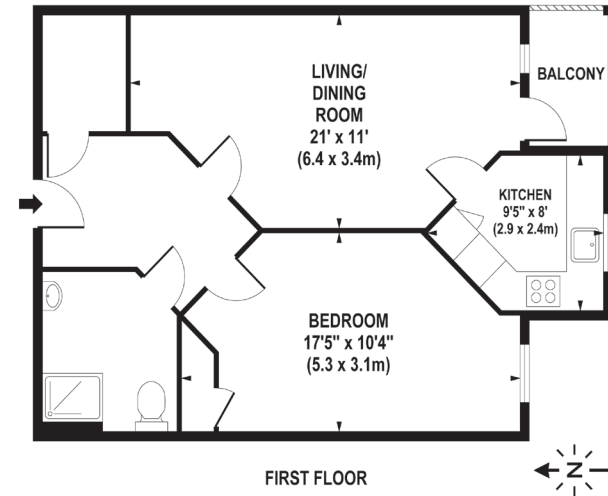

APPROX. GROSS INTERNAL FLOOR AREA 590 SQ FT / 55 SQ M

© www.skyshtglobal.com

- One Bedroom Apartment
- South facing balcony
- Immaculately presented
- Owner's Lounge
- In-house Bistro restaurant
- Well-tended communal gardens

Price: £200,000
Service Charge: £11,063 PA
Ground Rent: £435 PA
Other Charges: N/A
Lease Length: 991 Years
Tenure: Leasehold

EPC Rating: B

For more information
please contact:

Rice & Roman
T: 01344 981246
E: info@riceandroman.co.uk
Lynwood Village, SL50FJ
www.riceandroman.co.uk

**RICE +
ROMAN**

Agents Notices - These property details are set out as a general outline only and do not constitute any part of an Offer or Contract. Any services, equipment, fittings or central heating systems have not been tested and no warranty is given or implied that these are in working order. Buyers are advised to obtain verification from their solicitor or surveyor. Fixtures, fittings and other items are not included unless specifically described. All measurements, distances and areas are approximate and for guidance only. Room measurements are taken to be the nearest 10cm and prospective buyers are advised to check these for any particular purpose, e.g. fitted carpets and furniture. This material is protected by the laws of copyright. The owner of the copyright is Countrywide Estate Agents. This property sheet forms part of our database rights and copyright laws. No unauthorised copying or distribution without permission.