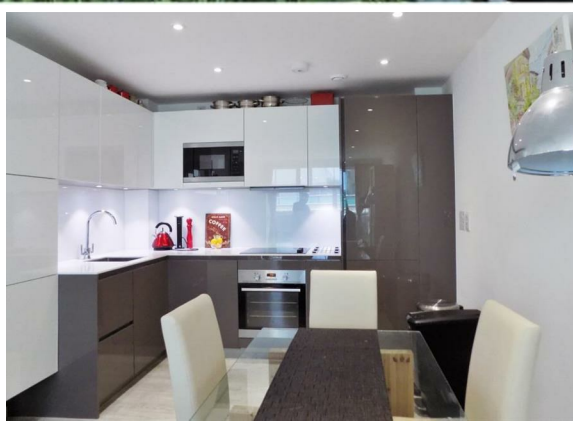

2 Bed  
Flat - Purpose Built  
located in

£1,950

TAYLOR  
MICHAEL  
STUDENTS