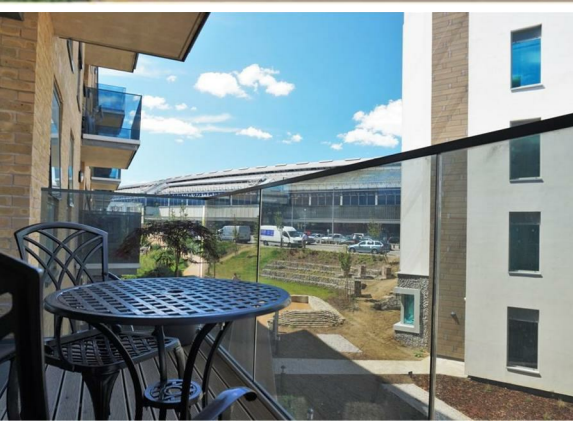

2 Bed  
Flat - Purpose Built  
located in

£1,950

TAYLOR  
MICHAEL  
STUDENTS