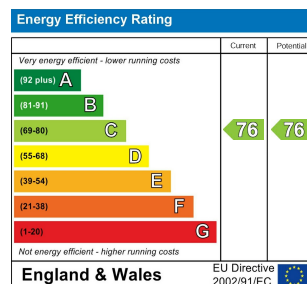

DIRECTIONS

CONTACT

62 Church Road
Hove
East Sussex
BN3 2FP

E: lettings@taylormichael.agency
T:
<https://taylormichael.agency/>

TAYLOR
MICHAEL
STUDENTS