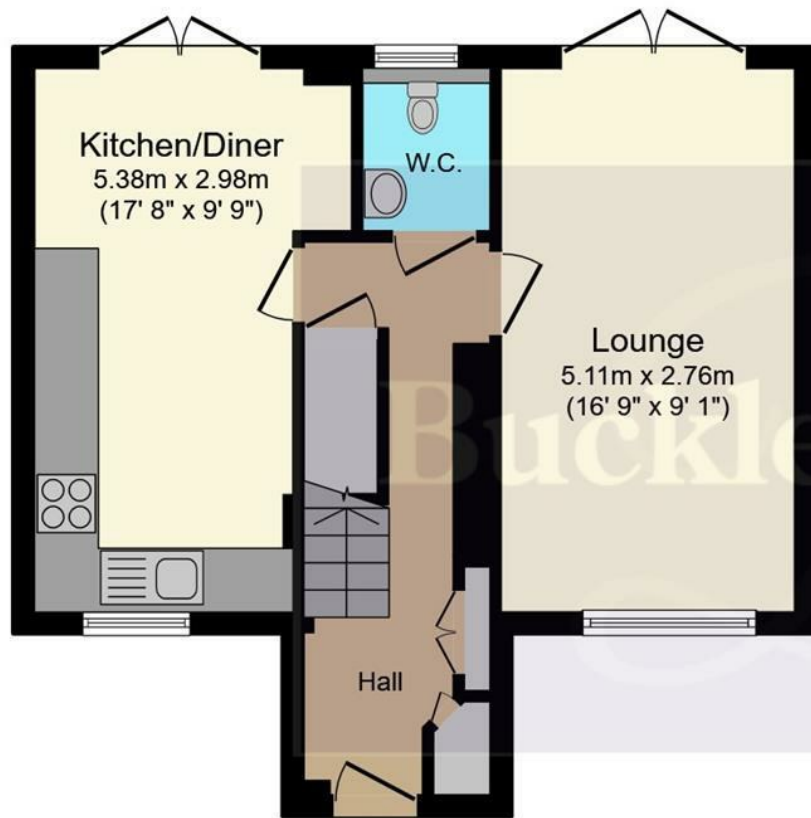

Ground Floor

Floor area 39.4 sq.m. (424 sq.ft.)

First Floor

Floor area 33.6 sq.m. (362 sq.ft.)

Total floor area: 73.0 sq.m. (785 sq.ft.)

This floor plan is for illustrative purposes only. It is not drawn to scale. Any measurements, floor areas (including any total floor area), openings and orientations are approximate. No details are guaranteed, they cannot be relied upon for any purpose and do not form any part of any agreement. No liability is taken for any error, omission or misstatement. A party must rely upon its own inspection(s). Powered by www.Propertybox.io