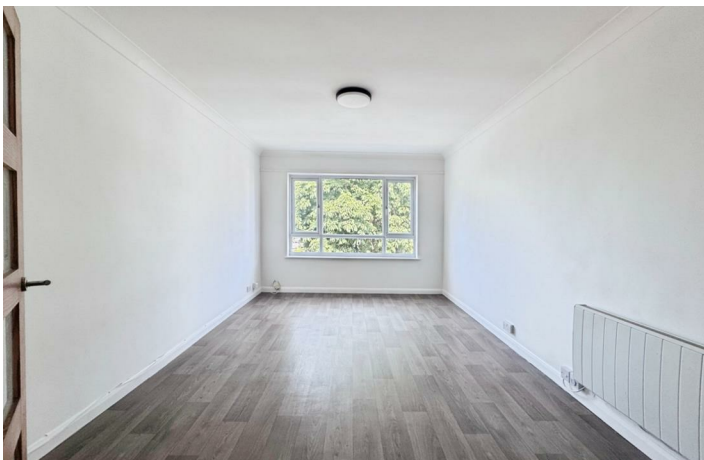

Description

*** AVAILABLE IMMEDIATELY*** Appointmoor Estates have available to rent in this quiet residential location in Westcliff this two double bedroom, second floor purpose built apartment. Consisting of a spacious lounge, spacious fitted kitchen, tiled bathroom with shower over the bath, two double bedrooms. **GARAGE INCLUDED.** Gas central heating (n/t). Close To Southend Hospital. Communal garden.

Energy Efficiency Rating		Current	Potential
Very energy efficient - lower running costs			
(92 plus) A			
(81-91) B			
(69-80) C			
(55-68) D			
(39-54) E			
(21-38) F			
(1-20) G			
Not energy efficient - higher running costs			
		61	76
England & Wales		EU Directive 2002/91/EC	

Environmental Impact (CO₂) Rating		Current	Potential
Very environmentally friendly - lower CO₂ emissions			
(92 plus) A			
(81-91) B			
(69-80) C			
(55-68) D			
(39-54) E			
(21-38) F			
(1-20) G			
Not environmentally friendly - higher CO₂ emissions			
England & Wales		EU Directive 2002/91/EC	

AGENTS NOTES: Every care has been taken with the preparation of these particulars, but complete accuracy cannot be guaranteed. If there is any point, which is of particular importance to you, please obtain professional confirmation. Alternatively, we will be pleased to check the information for you. All measurements quoted are approximate. Floor plans are not to scale. The Fixtures, Fittings & Appliances have not been tested and therefore no guarantee can be given that they are in working order. Photographs are reproduced for general information, and it cannot be inferred that any item shown is included in the sale.

VIEWINGS: BY APPOINTMOOR ESTATES ONLY