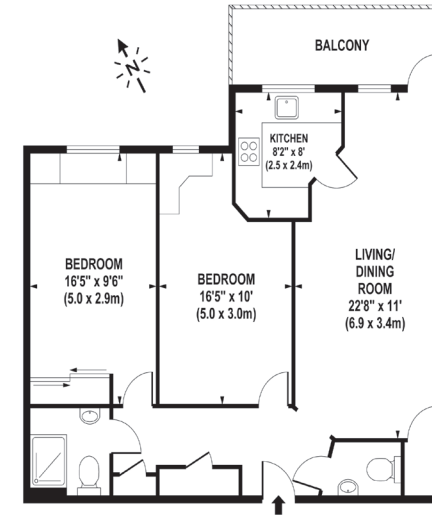

FIRST FLOOR

APPROX. GROSS INTERNAL FLOOR AREA 760 SQ FT / 71 SQ M

© www.skyshtglobal.com

- Exclusively For Those Aged 60+
- 1st Floor Apartment
- Double bedroom With Built In
- West Facing Aspect
- Communal Laundry Services
- Resident Manager

Price: £375,000

Service Charge: £4,676 PA

Ground Rent: £817 PA

Other Charges: N/A

Lease Length: 116 years left

Tenure: Leasehold

EPC Rating: B

For more information
please contact:

Rice & Roman
T: 01344 981246
E: info@riceandroman.co.uk
Lynwood Village, SL50FJ
www.riceandroman.co.uk

**RICE +
ROMAN**

Agents Notices - These property details are set out as a general outline only and do not constitute any part of an Offer or Contract. Any services, equipment, fittings or central heating systems have not been tested and no warranty is given or implied that these are in working order. Buyers are advised to obtain verification from their solicitor or surveyor. Fixtures, fittings and other items are not included unless specifically described. All measurements, distances and areas are approximate and for guidance only. Room measurements are taken to be the nearest 10cm and prospective buyers are advised to check these for any particular purpose, e.g. fitted carpets and furniture. This material is protected by the laws of copyright. The owner of the copyright is Countrywide Estate Agents. This property sheet forms part of our database rights and copyright laws. No unauthorised copying or distribution without permission.