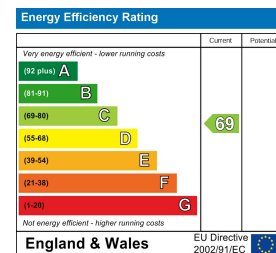

Energy Efficiency Graph

These particulars, whilst believed to be accurate are set out as a general outline only for guidance and do not constitute any part of an offer or contract. Intending purchasers should not rely on them as statements of representation of fact, but must satisfy themselves by inspection or otherwise as to their accuracy. No person in this firm's employment has the authority to make or give any representation or warranty in respect of the property.