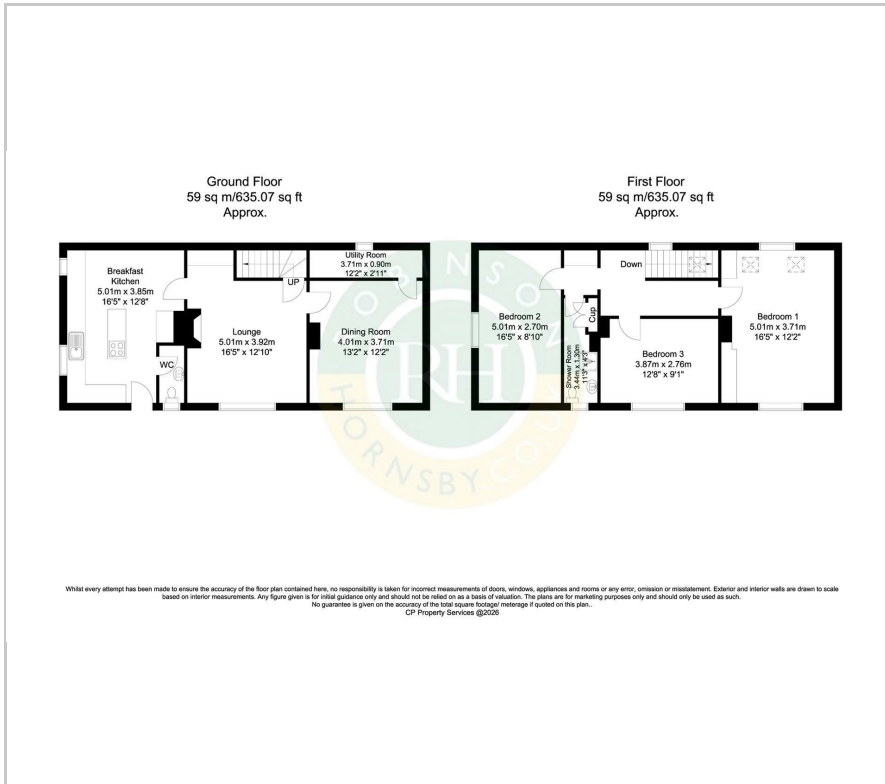

Floor Plan

Area Map

Energy Efficiency Graph

These particulars, whilst believed to be accurate are set out as a general outline only for guidance and do not constitute any part of an offer or contract. Intending purchasers should not rely on them as statements of representation of fact, but must satisfy themselves by inspection or otherwise as to their accuracy. No person in this firm's employment has the authority to make or give any representation or warranty in respect of the property.