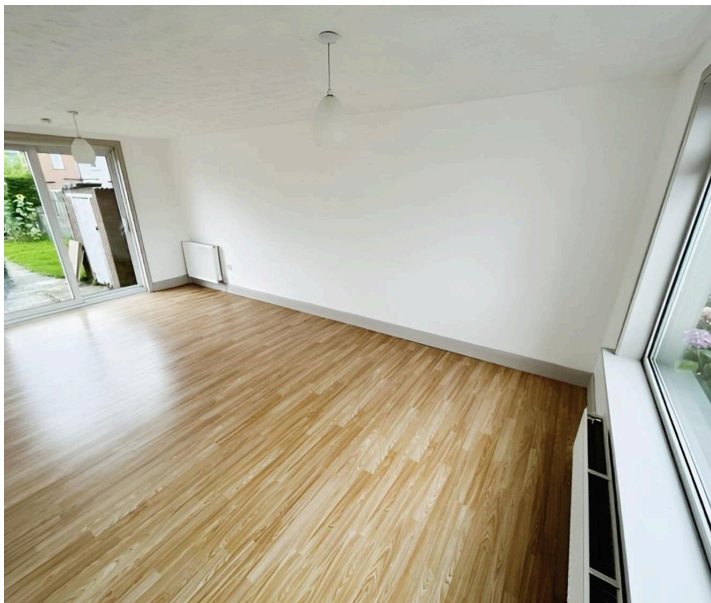

home sweet home
estate agents
your local property experts

GARDEN