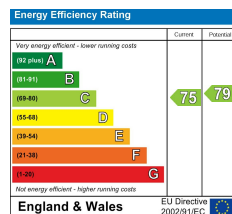

rightmove
find your happy

Sales : 01889 577 731
e : enquiries@jrpropertiesstaffs.com
w : www.jrpropertiesstaffs.com