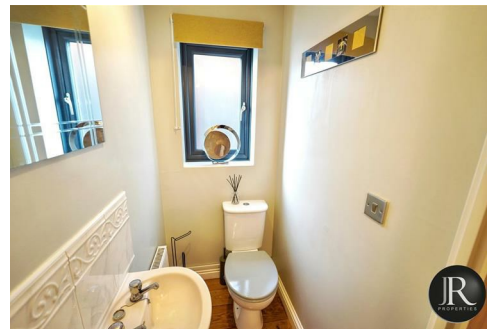

rightmove
find your happy

Sales : 01889 577 731
e : enquiries@jrpropertiesstaffs.com
w : www.jrpropertiesstaffs.com