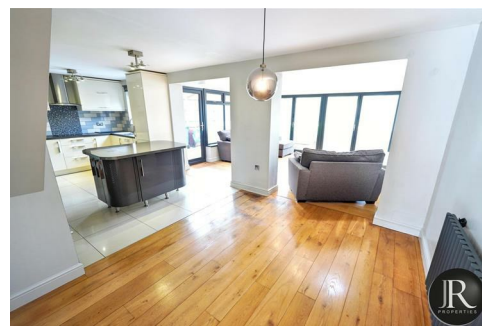

Internally the property has had many alterations and improvements including the addition of a stunning orangery to rear with an open plan kitchen and dining room. On the first floor four generous bedrooms feature with luxury refitted bathroom and en suite to master. Externally there is a private low maintenance rear garden with single garage and plenty of off road parking to front.