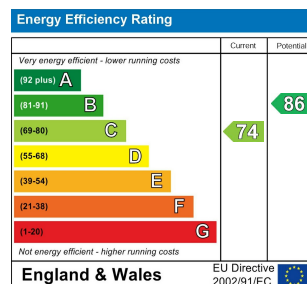

DIRECTIONS

CONTACT

62 Church Road
Hove
East Sussex
BN3 2FP

E: lettings@taylormichael.agency
T:
<https://taylormichael.agency/>

TAYLOR
MICHAEL
STUDENTS