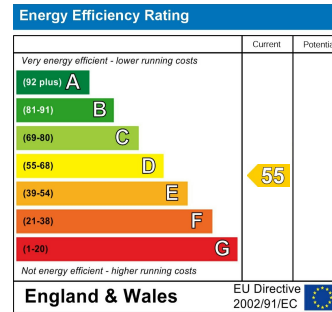

Nestled on Chingford Road in London, this charming conversion offers a delightful living space perfect for individuals or couples seeking a cosy home. With a generous area of 538 square feet, this ground floor conversion boasts one well-proportioned bedroom, providing a comfortable retreat for rest and relaxation.

The property features a welcoming reception room, ideal for entertaining guests or enjoying quiet evenings in. The bathroom is conveniently located, ensuring ease of access for daily routines. One of the standout features of this home is the private garden, a lovely outdoor space where you can unwind, cultivate plants, or enjoy al fresco dining during the warmer months.

Built in 1900, this flat exudes character and charm, reflecting the architectural style of its era while offering modern comforts. The long lease adds to the appeal, providing peace of mind for future living or investment.

Chingford Road is well-connected, making it easy to access local amenities, transport links, and green spaces. This property presents an excellent opportunity for those looking to settle in a vibrant area of London while enjoying the tranquillity of a detached home. Don't miss the chance to make this delightful property your own.

Reception Room
16'1" x 12'4" (4.90m x 3.76m)

Bedroom
12'9" x 9'5" (3.89m x 2.87m)

Kitchen
11'2" x 6'7" (3.40m x 2.01m)

Bathroom
7'11" x 4'6" (2.41m x 1.37m)