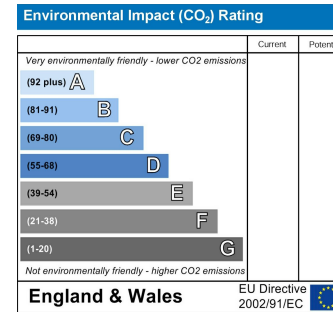

Nestled on Chingford Road in London, this charming conversion offers a delightful living space perfect for individuals or couples seeking a cosy home. With a generous area of 538 square feet, this ground floor conversion boasts one well-proportioned bedroom, providing a comfortable retreat for rest and relaxation.

The property features a welcoming reception room, ideal for entertaining guests or enjoying quiet evenings in. The bathroom is conveniently located, ensuring ease of access for daily routines. One of the standout features of this home is the private garden, a lovely outdoor space where you can unwind, cultivate plants, or enjoy al fresco dining during the warmer months.

Built in 1900, this flat exudes character and charm, reflecting the architectural style of its era while offering modern comforts. The long lease adds to the appeal, providing peace of mind for future living or investment.

Chingford Road is well-connected, making it easy to access local amenities, transport links, and green spaces. This property presents an excellent opportunity for those looking to settle in a vibrant area of London while enjoying the tranquillity of a detached home. Don't miss the chance to make this delightful property your own.

Reception Room
16'1" x 12'4" (4.90m x 3.76m)

Bedroom
12'9" x 9'5" (3.89m x 2.87m)

Kitchen
11'2" x 6'7" (3.40m x 2.01m)

Bathroom
7'11" x 4'6" (2.41m x 1.37m)