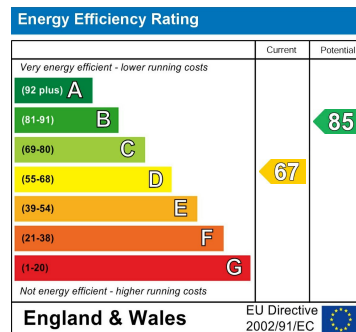

DIRECTIONS

mid terrace aprking on front 3 bed

CONTACT

White Rose Way
Doncaster
South Yorkshire

E: info@mosspm.co.uk
T: 01302 730077
www.mosspm.co.uk

Moss
PROPERTIES